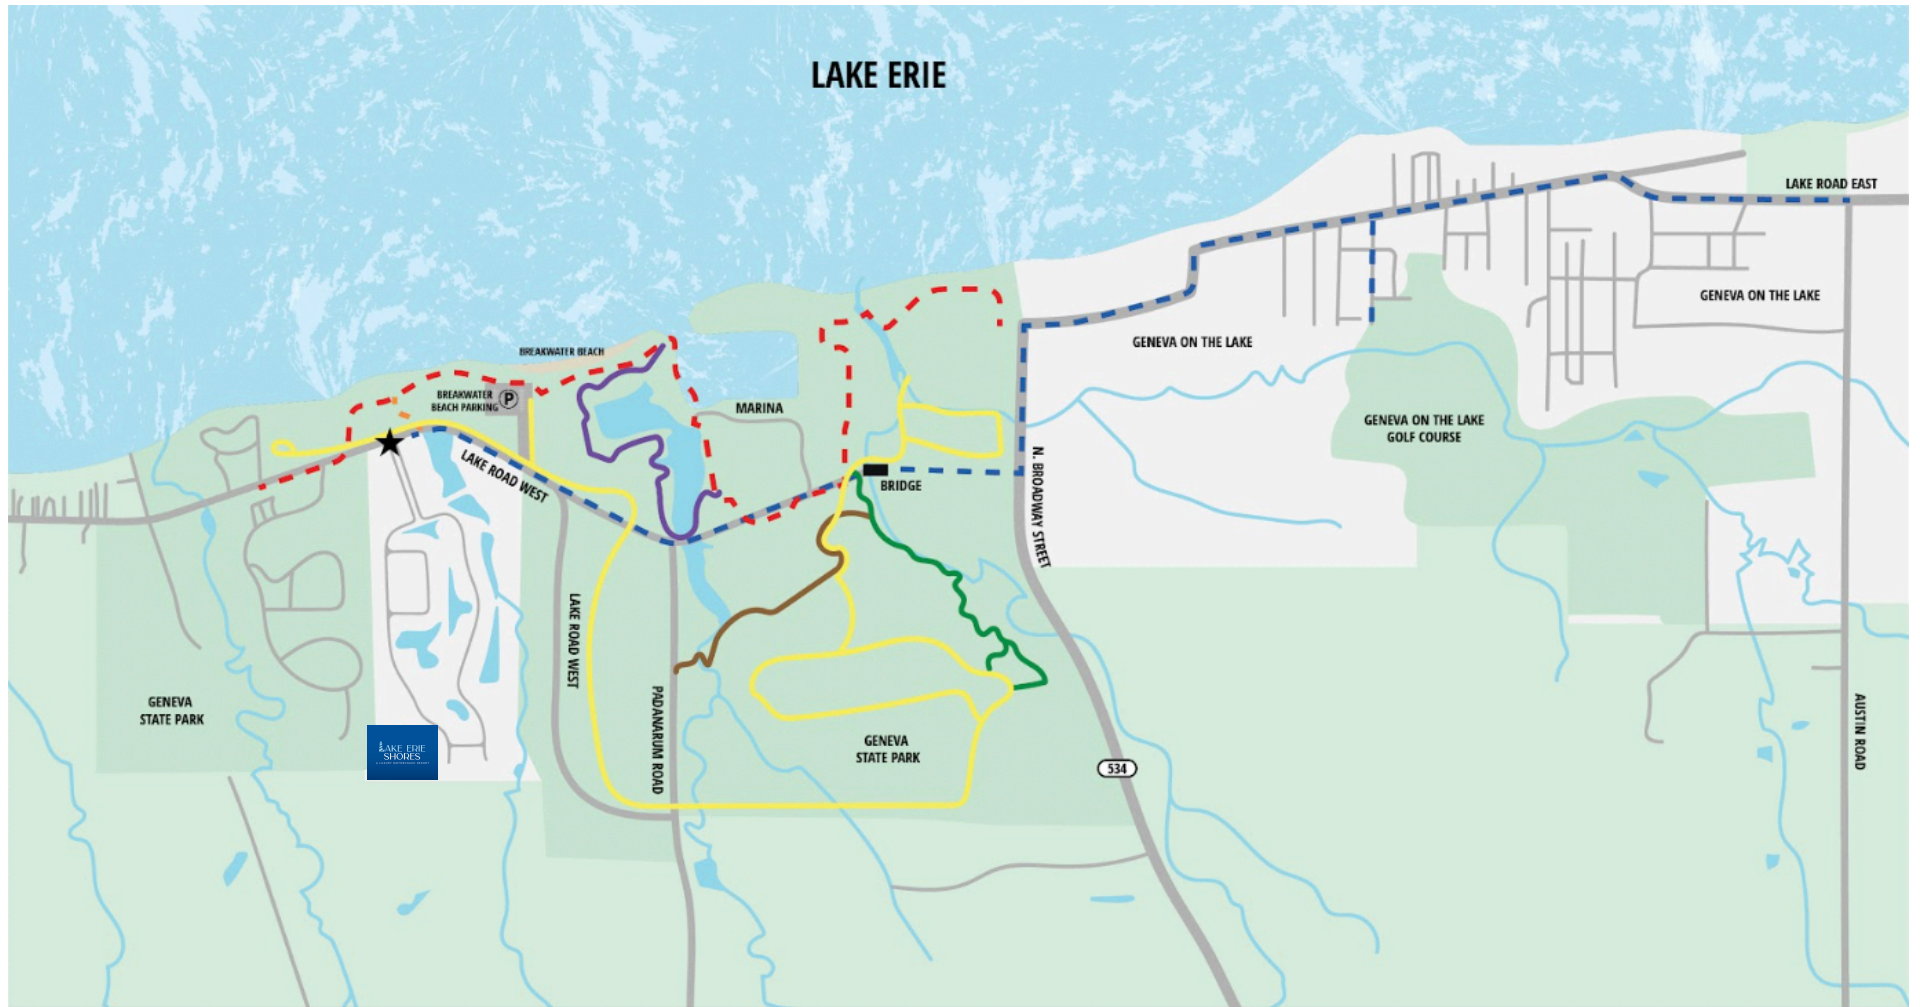

**LAKE ERIE SHORES**  
A LUXURY MOTORCOACH RESORT

 WIFI	 BUS STOP	 FIRE PIT	 FOUNTAIN	 SAFE UNHOOKING ZONE
 PARKING	 TRAILER PARKING	 GOLF CART PARKING	 RESTROOMS	 DOG GROOMING STATION

**WC - WELCOME CENTER**  
Retail, Reservations, Golf Cart Drop Off, Tours, Mail/Package Room, Restrooms

**LAKE ERIE SHORES**  
A LUXURY MOTORCOACH RESORT

 **YELLOW TRAIL - 4 MI**

 **BROWN TRAIL - .5 MI**

 **GREEN TRAIL (BUCKEYE) - .7 MI**

 **PURPLE TRAIL - .8 MI**

 **WALKING/BIKE TRAIL**

 **SUNSET TRAIL**

 **GOLF CART TRAIL**

 **PARKING**

 **GOLF CART BRIDGE**

 **ENTRANCE TO LAKE ERIE SHORES**